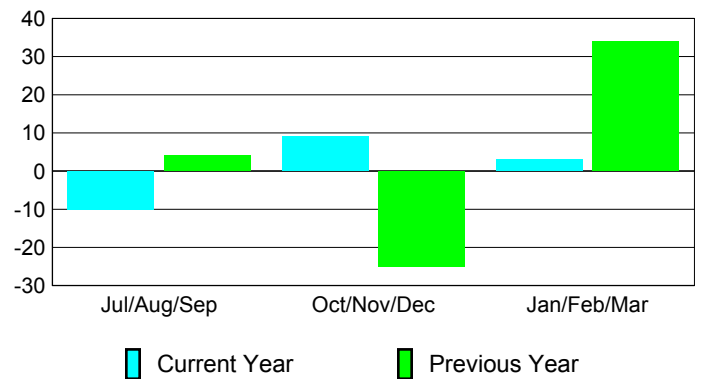

**Membership Results
2009-2010**

**Membership
2008-2009**

Month	Net Memb Goal	Actual New Memb	Actual Dropped Memb	Gain/Loss of Memb	Gain/Loss of Memb
Jul/Aug/Sep	30	48	-58	-10	4
Oct/Nov/Dec	-15	91	-82	9	-25
Jan/Feb/Mar	5	68	-65	3	34
Totals	20	207	-205	2	13

Membership Results 2009-2010

Goal, New, Dropped, Gain/Loss

Comparison of Membership Gain/Loss

Current Year Compared to the Previous Year

Gender Comparison 2009-2010

Jul/Aug/Sep

Oct/Nov/Dec

Jan/Feb/Mar