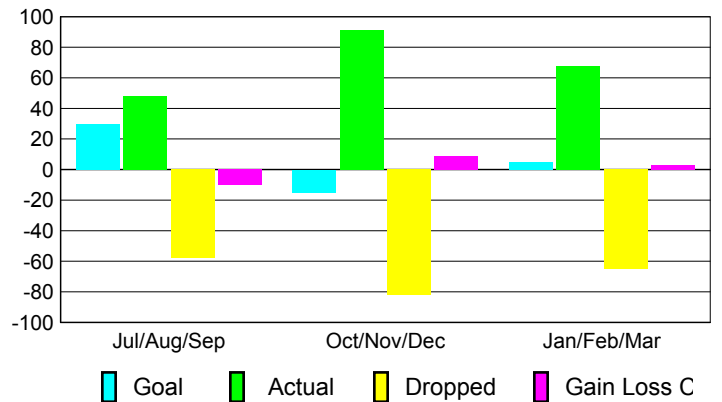

Membership Results 2009-2010

Goal, New, Dropped, Gain/Loss